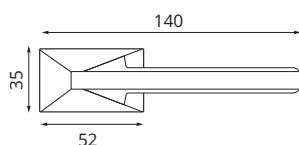

VEGA

30210
NISM 4603869106959

30211
GRF 4603869106966

31710
BLM 4603869114503

Quantity in the package (pcs)	12
Transport package (cm)	42,5x42x27,5
Bigbox net weight (kg)	17,40
Bigbox gross weight (kg)	18,00
Individual package (cm)	20,5x20x8,5
Type of packaging	Box