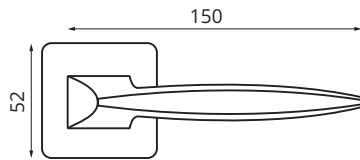

Quantity in the package (pcs)	12
Transport package (cm)	42,5x42x27,5
Bigbox net weight (kg)	16,90
Bigbox gross weight (kg)	17,50
Individual package (cm)	20,5x20x8,5
Type of packaging	Box

MODERN

POLARIS

30215