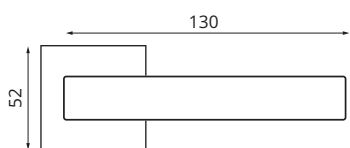

AVIOR

33140
NISM  4603869120849

33141
BLM  4603869120856

Quantity in the package (pcs)	12
Transport package (cm)	42,5x42x27,5
Bigbox net weight (kg)	14,90
Bigbox gross weight (kg)	15,50
Individual package (cm)	20,5x20x8,5
Type of packaging	Box