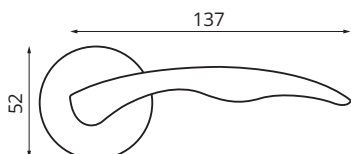

CLASSIC

MIRA

30217
NISM 4603869107161

30218
GRF 4603869107178

Quantity in the package (pcs)	12
Transport package (cm)	42,5x42x27,5
Bigbox net weight (kg)	16,90
Bigbox gross weight (kg)	17,50
Individual package (cm)	20,5x20x8,5
Type of packaging	Box

CLASSIC