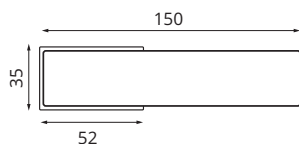

.9

ANTARES

30207
CR/W  4603869106928

Quantity in the package (pcs)	12
Transport package (cm)	42,5x42x27,5
Bigbox net weight (kg)	18,40
Bigbox gross weight (kg)	19,00
Individual package (cm)	20,5x20x8,5
Type of packaging	Box

SIRIUS

30208
NISM  4603869106935

30209
GRF  4603869106942

Quantity in the package (pcs)	12
Transport package (cm)	42,5x42x27,5
Bigbox net weight (kg)	18,40
Bigbox gross weight (kg)	19,00
Individual package (cm)	20,5x20x8,5
Type of packaging	Box