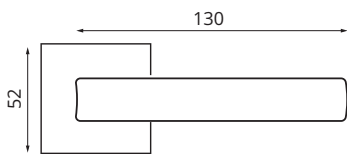

ATRIA

- 33142
  NISM 4603869120863
- 33144
  GRF 4603869120887
- 33143
  BLM 4603869120870

Quantity in the package (pcs)	12
Transport package (cm)	42,5x42x27,5
Bigbox net weight (kg)	14,90
Bigbox gross weight (kg)	15,50
Individual package (cm)	20,5x20x8,5
Type of packaging	Box