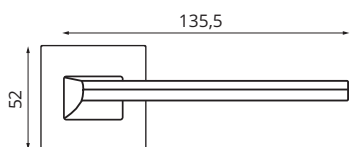

ELECTRA

31976
NISM 4603869115418

31973
GRF 4603869115388

31974
BLM 4603869115395

31975
W 4603869115401

Quantity in the package (pcs)	12
Transport package (cm)	42,5x42x27,5
Bigbox net weight (kg)	16,90
Bigbox gross weight (kg)	17,50
Individual package (cm)	20,5x20x8,5
Type of packaging	Box