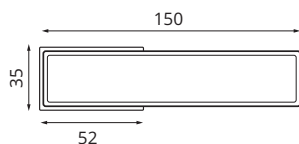

.9

ANTARES

30207
CR/W  4603869106928

Quantity in the package (pcs)	12
Transport package (cm)	42,5x42x27,5
Bigbox net weight (kg)	18,40
Bigbox gross weight (kg)	19,00
Individual package (cm)	20,5x20x8,5
Type of packaging	Box