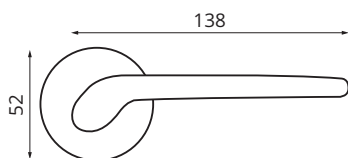

NEMBUS

30219
NISM 4603869107185

30220
GRF 4603869107192

Quantity in the package (pcs)	12
Transport package (cm)	42,5x42x27,5
Bigbox net weight (kg)	14,90
Bigbox gross weight (kg)	15,50
Individual package (cm)	20,5x20x8,5
Type of packaging	Box

CLASSIC